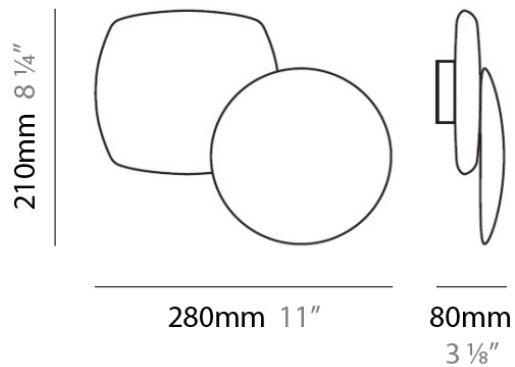

AFEF SURFACE

D83126

GENERAL

Series: Afef
Brand: Panzeri
Division: Design
Mounting Type: Surface
Mounting Location: Wall
Subcategory: Ambient

PHYSICAL

Shape: Abstract
Length (mm): 280
Length (in): 11
Height (mm): 210
Height (in): 8 1/4
Extension (mm): 80
Extension (in): 3 1/8
Light Distribution: Indirect
Weight (kg): 2.7
Weight (lbs): 6
Diffuser: White & Black Ceramic
Fixture Material: Ceramic

ELECTRICAL

Number of Lamps: 2
Lamp Type: LED Retrofit
Lamp Shape: T4
Bulb Included: Bulb Not Included
Total Output Wattage (W): 16
Max. Wattage Per Lamp (W): 8
Lamp Base: G9
Input Voltage (V): 120

LED

OPTICAL

RATINGS AND CERTIFICATIONS

Certified By: CSA Certified to UL and CSA Standards
IP rating: IP20